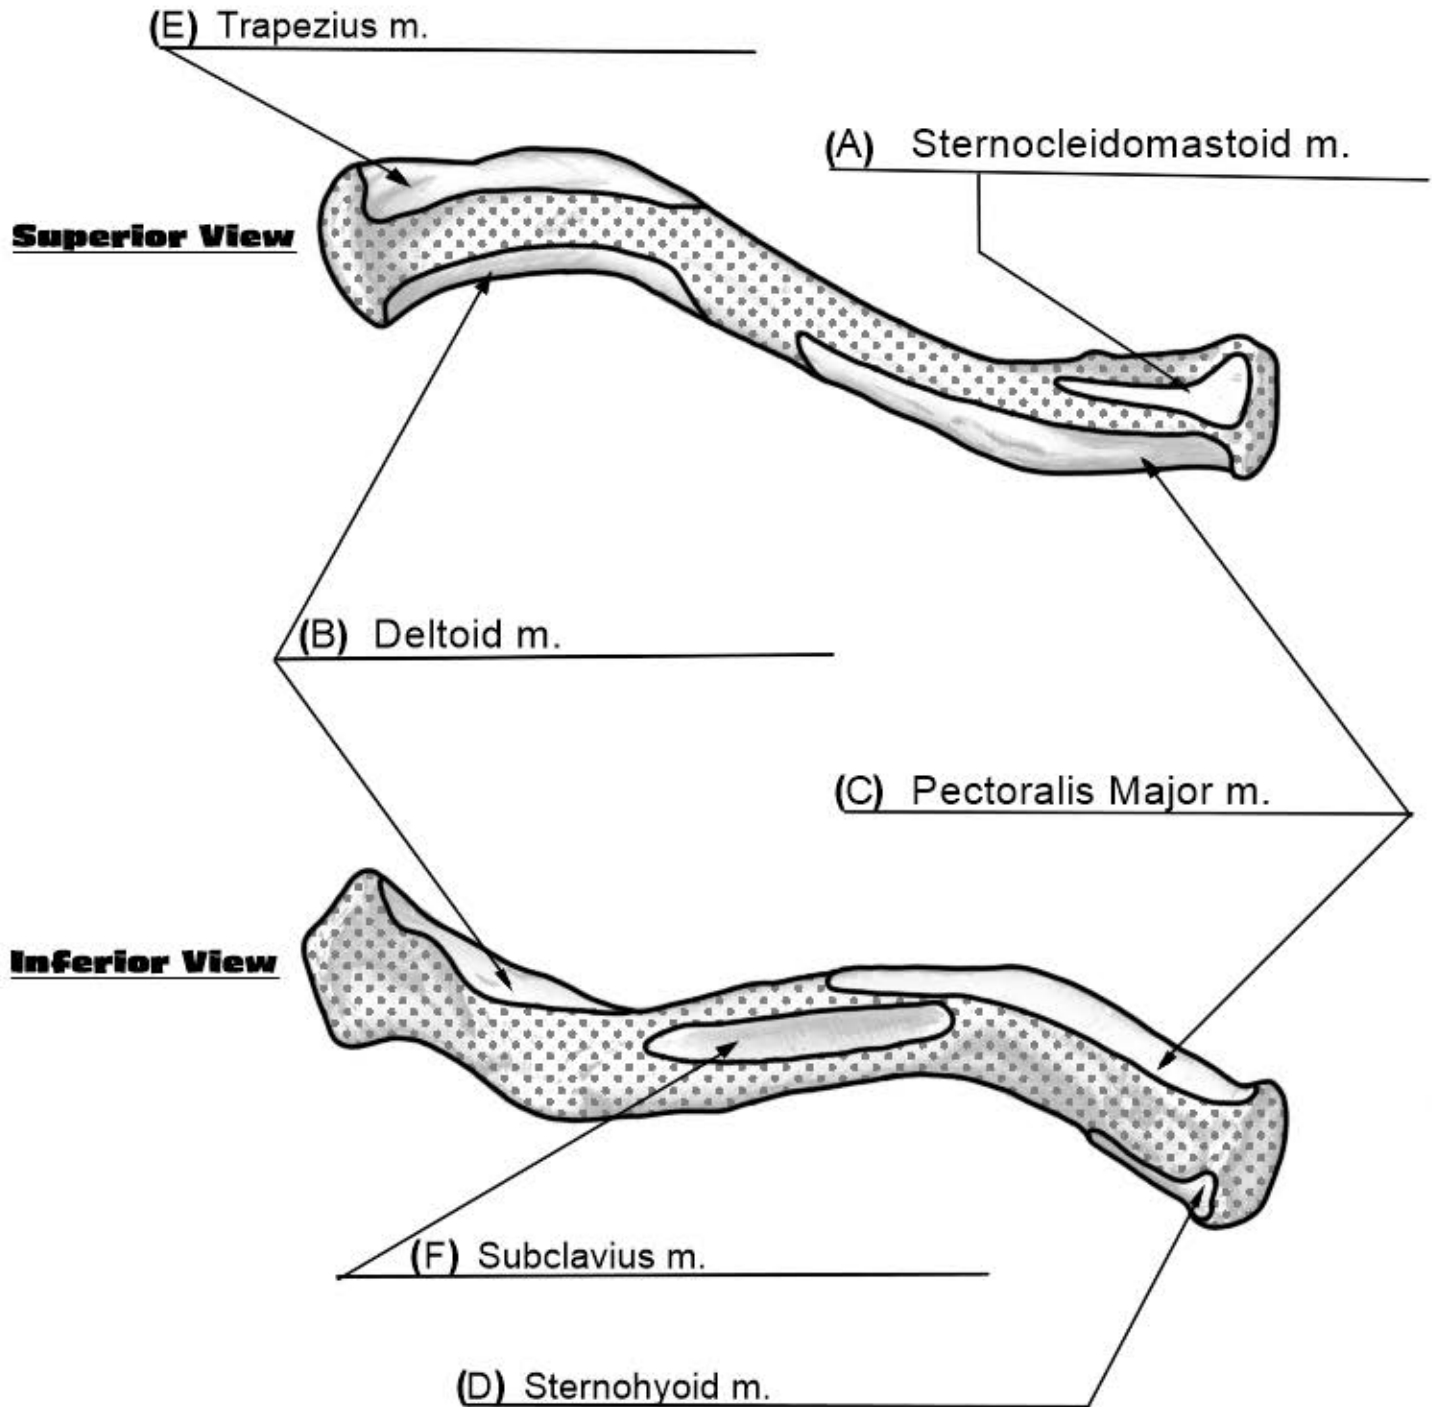

Origins & Insertions Quiz

The Right Clavicle

- (A) Sternocleidomastoid Muscle
- (B) Deltoid Muscle
- (C) Pectoralis Major Muscle
- (D) Sternohyoid Muscle
- (E) Trapezius Muscle
- (F) Subclavius Muscle

The Right Clavicle

- (A) Shaft
- (B) Sternal End
- (C) Acromial End

Superior View

www.KinesiologyKris.com

Inferior View

- | | |
|---------------------|---|
| (D) Acromial Facet | (E) Sternal Facet |
| (F) Trapezoid Line | (G) Subclavian Groove |
| (H) Conoid Tubercle | (I) Impression for Costoclavicular ligament |