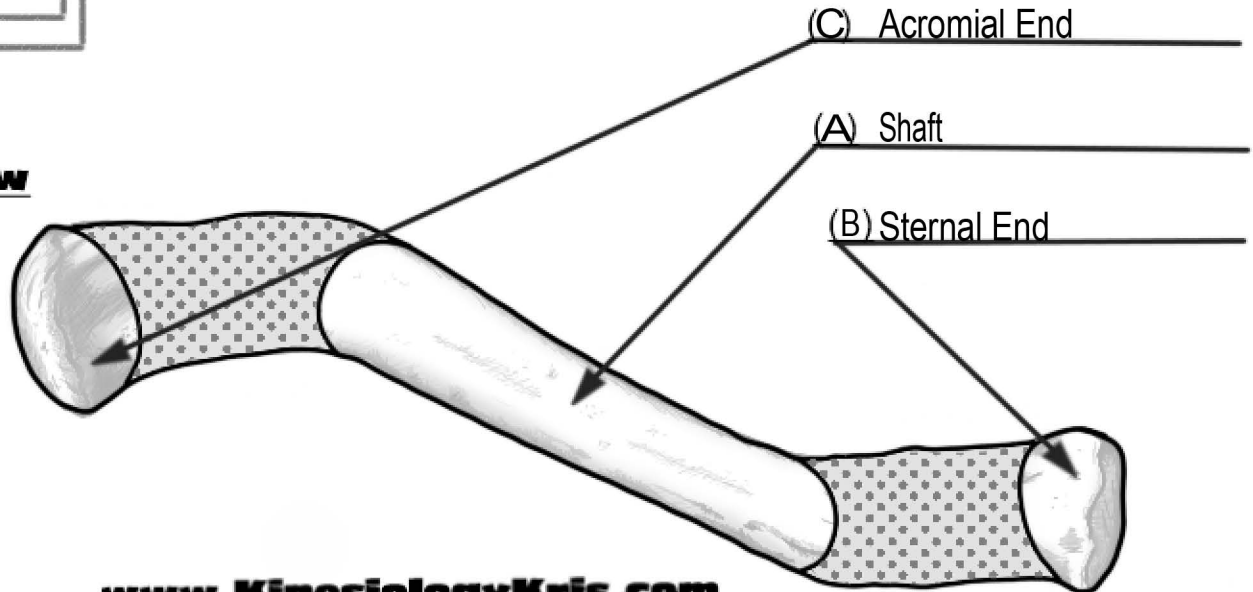

Origins & Insertions Quiz

The Right Clavicle

- (A) Sternocleidomastoid Muscle
- (B) Deltoid Muscle
- (C) Pectoralis Major Muscle
- (D) Sternohyoid Muscle
- (E) Trapezius Muscle
- (F) Subclavius Muscle

The Right Clavicle

- (A) Shaft
- (B) Sternal End
- (C) Acromial End

Superior View

www.KinesiologyKris.com

Inferior View

- | | |
|---------------------|---|
| (D) Acromial Facet | (E) Sternal Facet |
| (F) Trapezoid Line | (G) Subclavian Groove |
| (H) Conoid Tubercle | (I) Impression for Costoclavicular ligament |