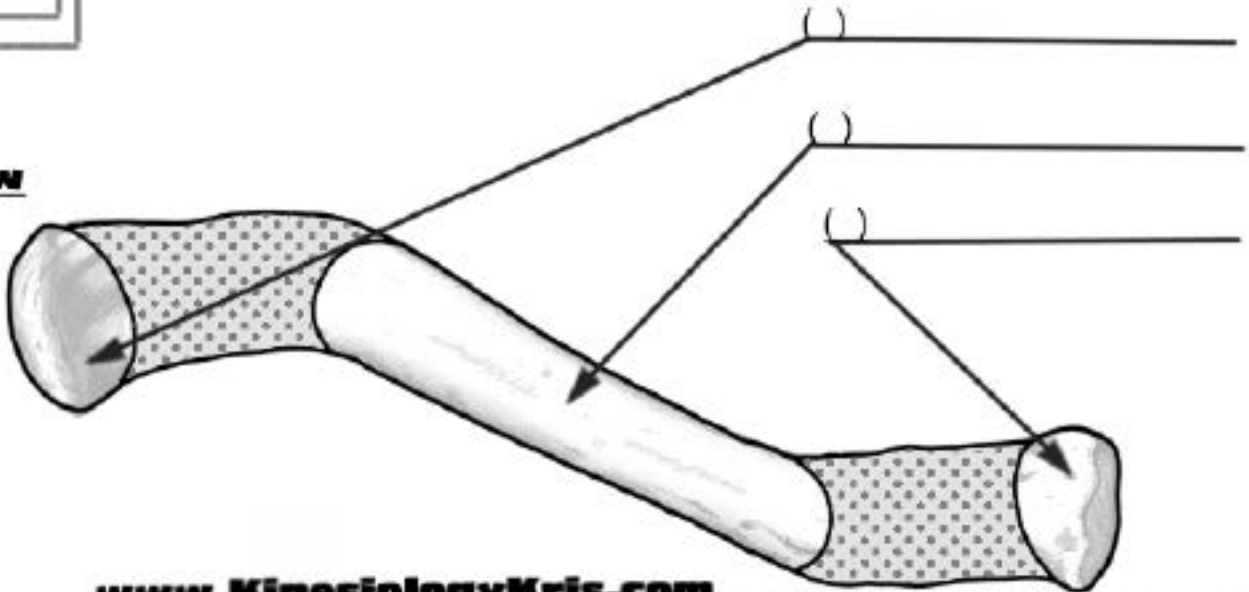

Origins & Insertions Quiz

The Right Clavicle

- (A) Sternocleidomastoid Muscle
- (B) Deltoid Muscle
- (C) Pectoralis Major Muscle
- (D) Sternohyoid Muscle
- (E) Trapezius Muscle
- (F) Subclavius Muscle

The Right Clavicle

- (A) Shaft
- (B) Sternal End
- (C) Acromial End

Superior View

www.KinesiologyKris.com

Inferior View

- (D) Acromial Facet
- (E) Sternal Facet
- (F) Trapezoid Line
- (G) Subclavian Groove
- (H) Conoid Tubercle
- (I) Impression for Costoclavicular ligament