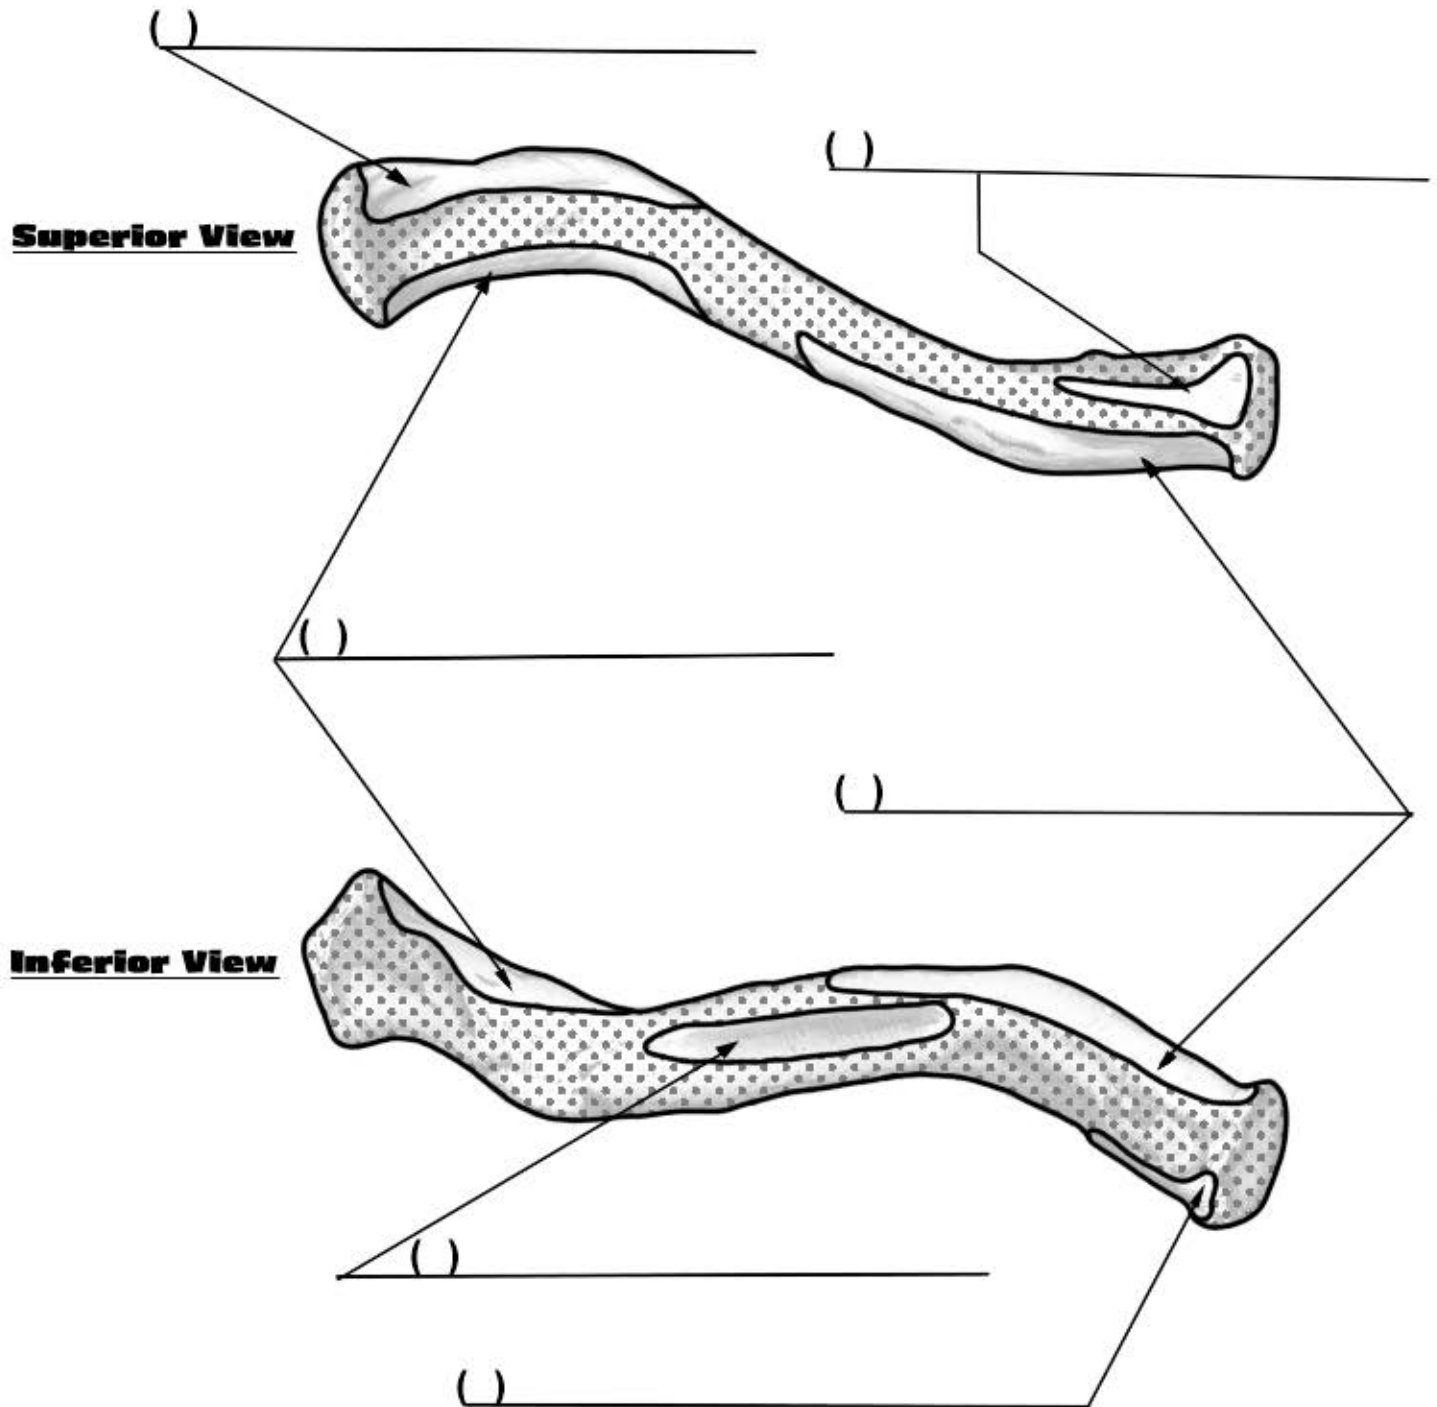

Origins & Insertions Quiz

The Right Clavicle

- (A) Sternocleidomastoid Muscle
- (B) Deltoid Muscle
- (C) Pectoralis Major Muscle
- (D) Sternohyoid Muscle
- (E) Trapezius Muscle
- (F) Subclavius Muscle

The Right Clavicle

- (A) Shaft
- (B) Sternal End
- (C) Acromial End

Superior View

www.KinesiologyKris.com

Inferior View

- (D) Acromial Facet
- (E) Sternal Facet
- (F) Trapezoid Line
- (G) Subclavian Groove
- (H) Conoid Tubercle
- (I) Impression for Costoclavicular ligament