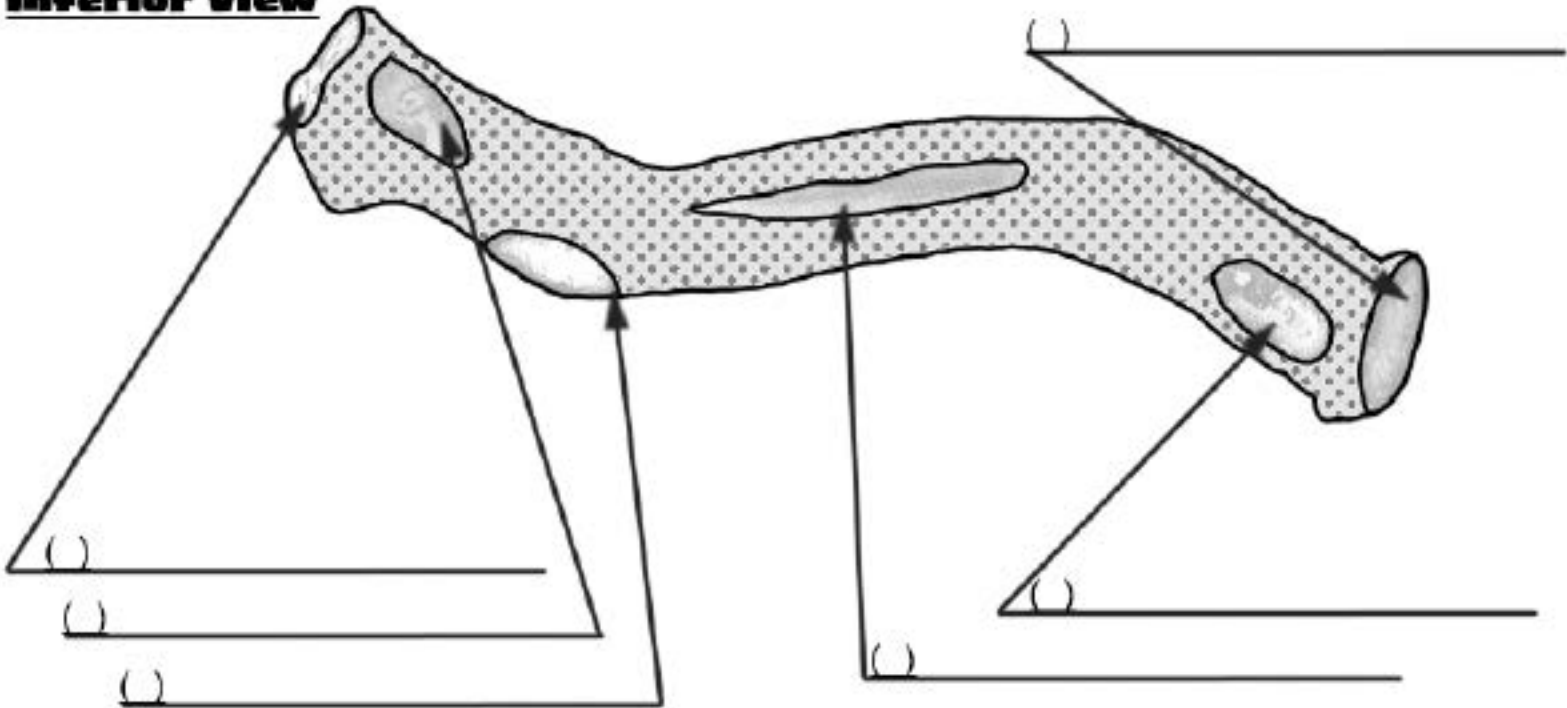

Origins & Insertions Quiz

The Right Clavicle

- (A) Sternocleidomastoid Muscle
- (B) Deltoid Muscle
- (C) Pectoralis Major Muscle
- (D) Sternohyoid Muscle
- (E) Trapezius Muscle
- (F) Subclavius Muscle

The Right Clavicle

- (A) Shaft
- (B) Sternal End
- (C) Acromial End

Superior View

www.KinesiologyKris.com

Inferior View

- (D) Acromial Facet
- (E) Sternal Facet
- (F) Trapezoid Line
- (G) Subclavian Groove
- (H) Conoid Tubercle
- (I) Impression for Costoclavicular ligament